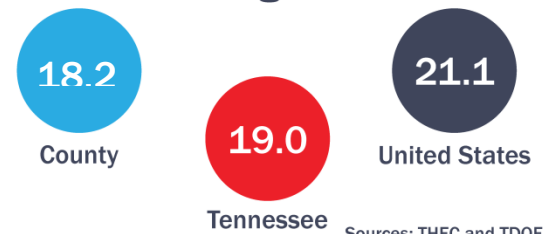

2015- 2016 Wayne County Higher Education Snapshot

Graduation and College Going Rates

County Tennessee

High School Graduation Rate

College Going Rate

Sources: THEC and TDOE

Recent High School Graduate Average ACT

Sources: THEC and TDOE

Number of Seniors Graduating from High School in 2015

Top Colleges Selected by Recent High School Graduates in County

- Columbia State Community College - 36
- University of North Alabama - 12
- TCAT - Crump - 7
- University of Tennessee, Martin - 5
- TCAT - Hohenwald 4