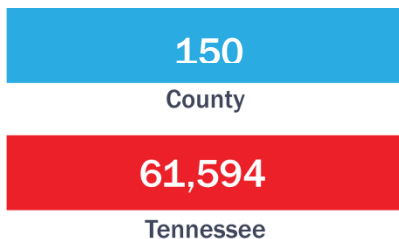

2015- 2016 Wayne County Higher Education Snapshot

Graduation and College Going Rates

County Tennessee

High School Graduation Rate

College Going Rate

Sources: THEC and TDOE

Recent High School Graduate Average ACT

Sources: THEC and TDOE

Number of Seniors Graduating from High School in 2015

Top Colleges Selected by Recent High School Graduates in County

- Columbia State Community College - 36
- University of North Alabama - 12
- TCAT - Crump - 7
- University of Tennessee, Martin - 5
- TCAT - Hohenwald 4