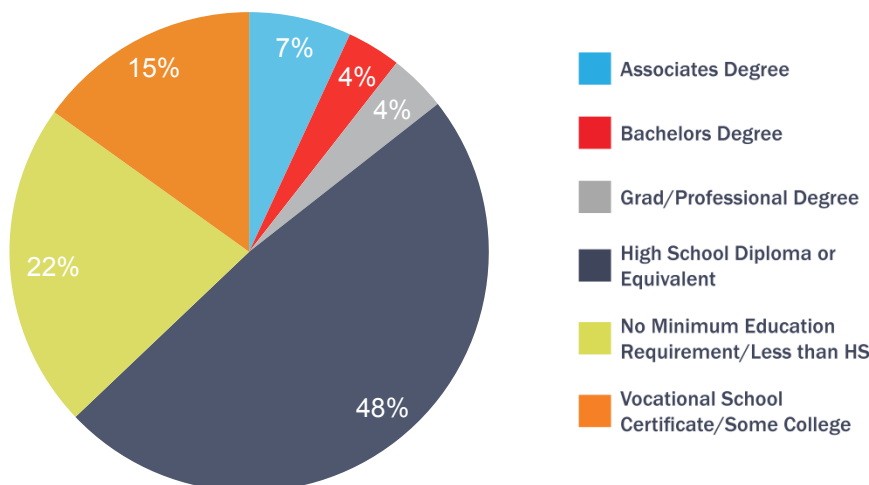

Adult Educational Attainment