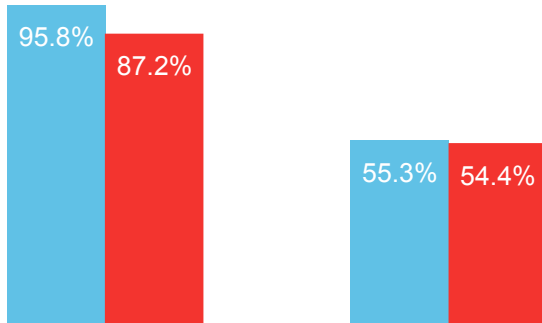

2015- 2016 Wayne County Higher Education Snapshot

Graduation and College Going Rates

County Tennessee

High School Graduation Rate

College Going Rate

Sources: THEC and TDOE

Recent High School Graduate Average ACT